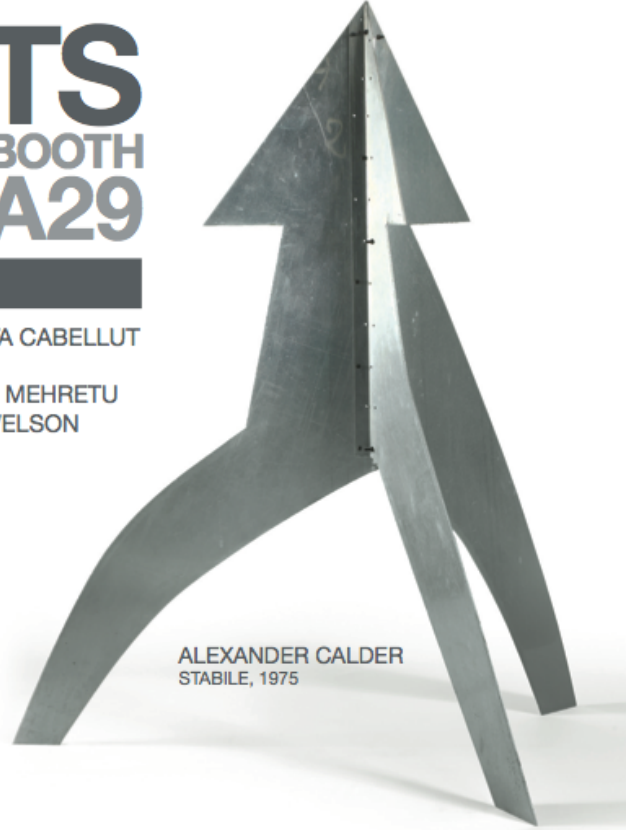

FINE ARTS

CHICAGO • LOS ANGELES

KM FINE ARTS ART MIAMI BOOTH A29 PRESENTS

GEORG BASELITZ | NORMAN BLUHM | FERNANDO BOTERO | LITA CABELLUT
ALEXANDER CALDER | JOHN CHAMBERLAIN | FRANCOISE GILOT
MICHAEL GOLDBERG | KEITH HARING | HANS HOFMANN | JULIE MEHRETU
JOAN MIRO | ROBERT MOTHERWELL | JEFF MUHS | LOUISE NEVELSON
PABLO PICASSO | LARRY POONS | ROBERT RAUSCHENBERG
FRANCINE TURK | ANDY WARHOL

**art
miami**

DECEMBER 4 - 9 | 2012
VIP PREVIEW | DECEMBER 4

KM FINE ARTS

WWW.KMFINEARTS.COM | 312 255 1202 | JOHN HANCOCK CENTER | 875 NORTH MICHIGAN AVENUE, SUITE 2515 | CHICAGO, IL 60611

ALEXANDER CALDER
STABILE, 1975